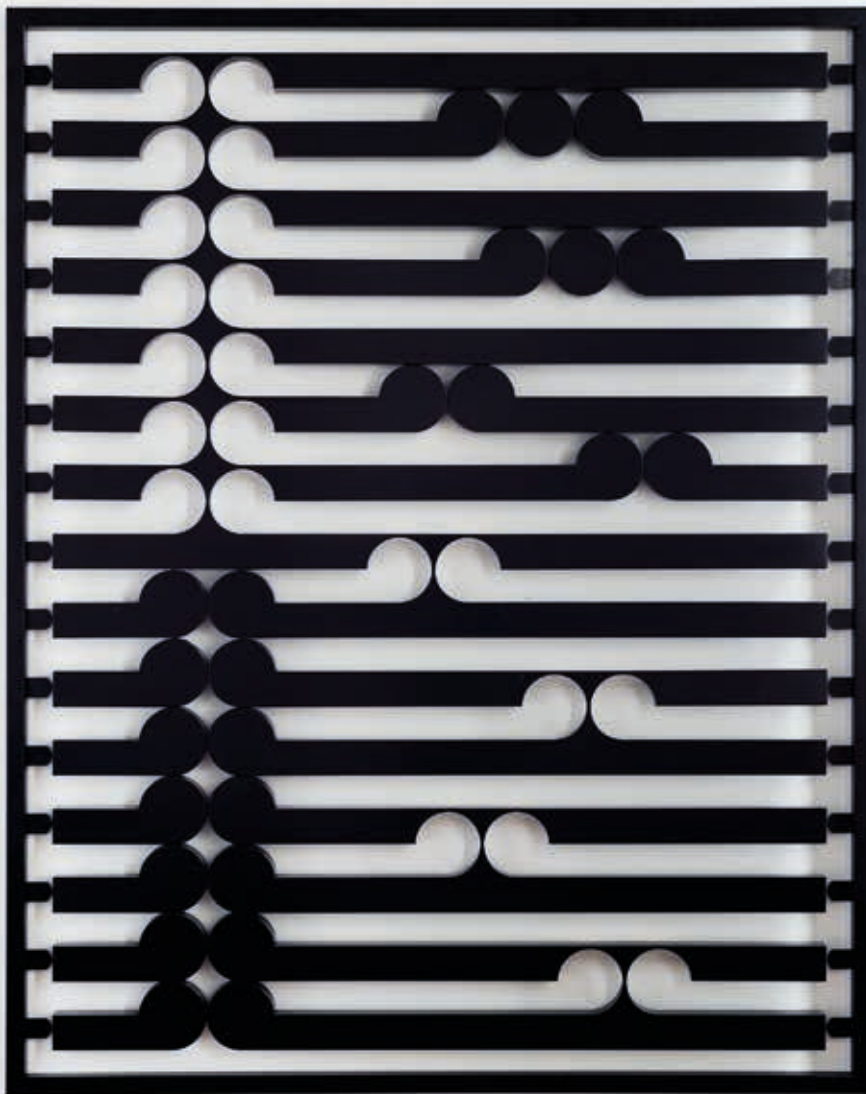

Important Paintings & Contemporary Art including the collection of the Paint+Paper Group

Thursday 6 April
Entries invited until 10 March

Contact:
Ben Plumby, Director – Art
ben@artandobject.co.nz
021 222 8183

Michael Parekowhai
Oritetanga
powder-coated steel
(2004)
2175 x 1730 x 70mm
Provenance: Private
collection, Auckland.
Purchased from Michael
Lett in March 2005.
$120 000 – $160 000