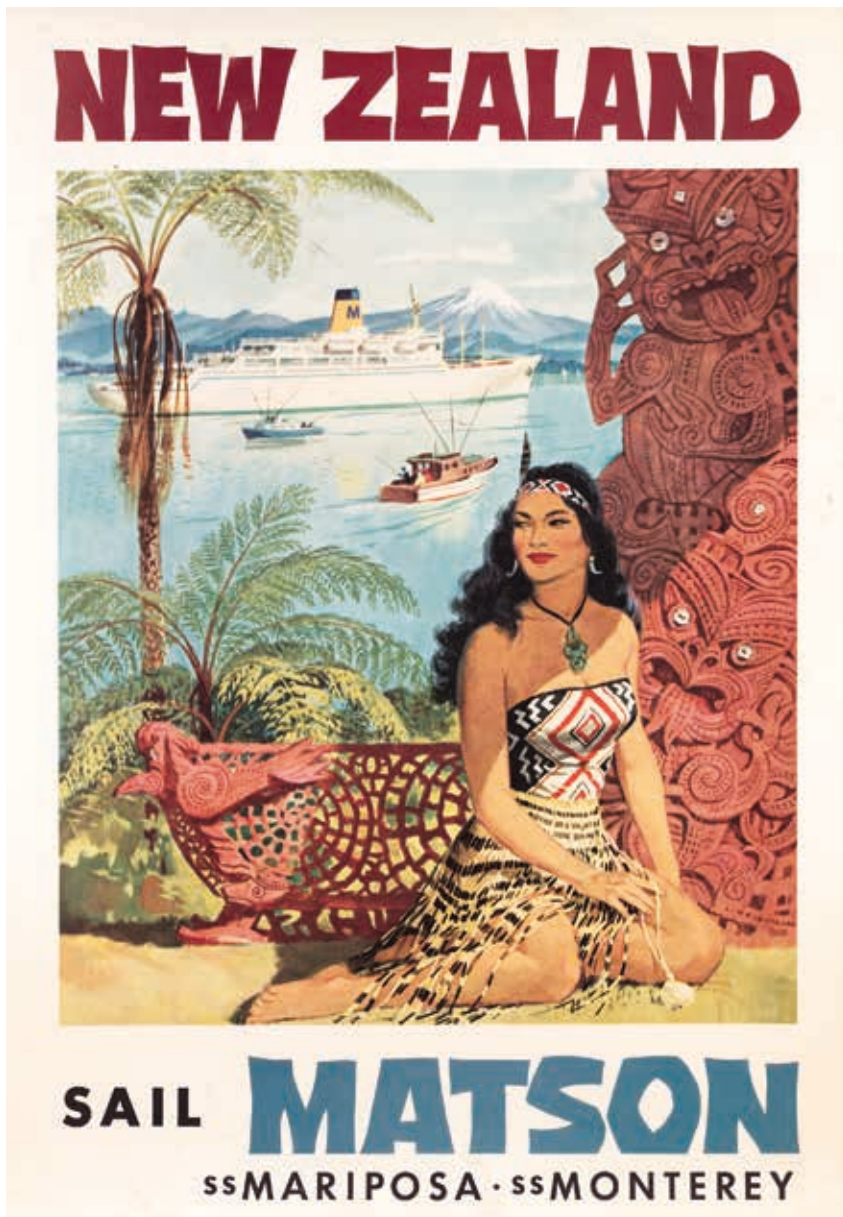

532

531

- 547 Bruce Martin
Stoneware square sectioned vase, painted mark to the base, H. 140mm; together with another stoneware vase.
\$80 – \$120
- 548 Paul Meltzer
Large stoneware bowl with wax resist floral decoration, impressed inscription 'Paul Meltzer, Wairarapa NZ' to the base. D. 345mm
\$100 – \$200
- 549 Tatsuzo Shimaoka
Stoneware yunomi, with a herring-bone impressed design and iron decorated cartouches, impressed mark. H. 90mm
\$200 – \$300
- 550 Tatsuzo Shimaoka
Stoneware plate with a herring-bone impressed design (restored rim). D. 210mm
\$150 – \$250
- 551 Tatsuzo Shimaoka
Stoneware plate with a herring-bone impressed design (restored rim). D. 210mm
\$150 – \$250
- 552 St Ives pottery
Four slipware ceramics, comprising a vase and three plates. W. 320mm max
\$50 – \$100
- 553 Svend Bayer (UK)
Pottery dish with cream slip decoration of a stylised bird. D. 310mm
\$60 – \$120
- 554 Ayslesford Pottery England
Tenmoku glazed dinner set, impressed factory mark to the base (originally six-seat set but with some losses).
\$150 – \$300